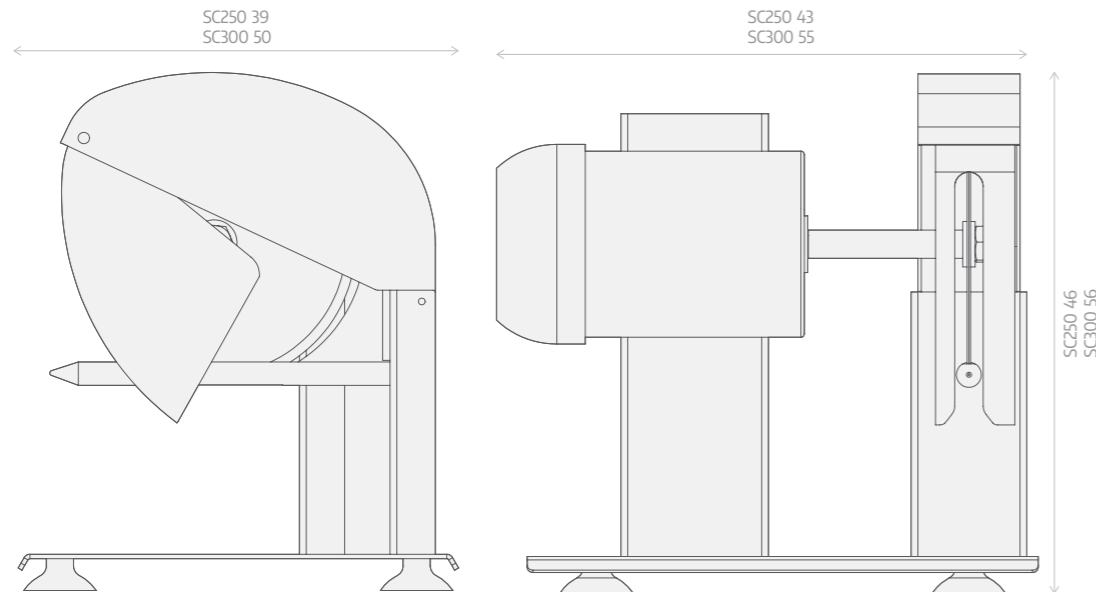

Attributes

- body constructed from stainless steel (304), compliance with the European Food Standards
- easy cleaning
- stainless steel blade
- equipped with handguard for work safety
- Suitable for poultry meat stores
- One year warranty as well as spare parts support for ten years

ویژگی ها

POULTRY CUTTER		SC300	SC250
Motor Power	KW(HP)	1.1 (1.5)	0.75 (1)
Volltag	V(PH)	(1) 220	(1) 220
n of Re	R.P.M	1400	1400
Degree	lp	55	55
Blade Diameter	mm	300	250
Dimentions	Cm	56x55x50	46x43x39
Weight	kg	45	30