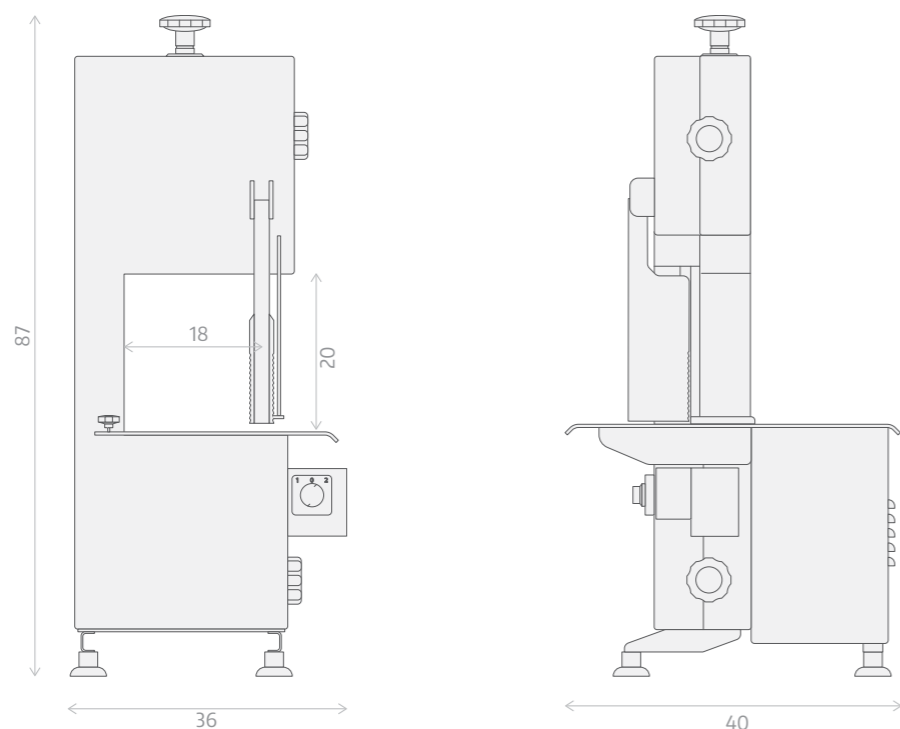

Attributes

- High efficiency, low energy consumption, safe operation, and unique appearance.
- An ideal high-performance machine for cutting meat, bone, frozen meat, poultry, and fish.
- Full stainless steel AISI 304 body, approved by the Ministry of Health.
- Easy cleaning (its smooth surface without pores minimizes contamination and bacterial growth).
- Equipped with an automatic blade cleaner
- IP54 grade
- Electro-motor with high torque at start-up, designed for continuous operation under license from ACEC from Belgium
- Applicable to butchers and small supermarkets.
- One year warranty as well as spare parts support for ten years.

BONE SAW BS155		
Power Motor	KW(HP)	0.75 (1)
Voltage	V(PH)	220 (1)
Cutting Speed	m/sec	15
N of Rev	R.P.M	1450
Cut Dimensions & Height	Cm	18x20
Blade Length	Cm	155
Degree	lp	54
Dimensions	Cm	87x40x36
Weight	kg	35
Tray Dimensions	Cm	40x30

استخوان‌بر
BS155
BONE SAW

کارا و به صرفه

عموماً تمامی دستگاه‌های اره استخوان‌بر در یک قالب طراحی و ساخته می‌شوند اما تفاوت در طول تیغه، قدرت موتور و سرعت برش شاخص‌های تعیین‌کننده موارد استفاده از دستگاه می‌باشند. اره استخوان‌بر BS155 درجه‌م کوچک طراحی شده و در مقابل قیمت مناسب آن عملکرد بی‌نظیری دارد. این دستگاه را می‌توان بر روی پیش‌خوان و هرگونه میزی به راحتی استفاده نمود.

Generally, all bone saw machines are designed and constructed in the same frame, but the blade length, motor power, and cutting speed are all considered as determining factors of device usage. The BS155 is designed in small dimensions, which makes it proper for use on any table and counter. This device offers outstanding performance contrast with its reasonable price.