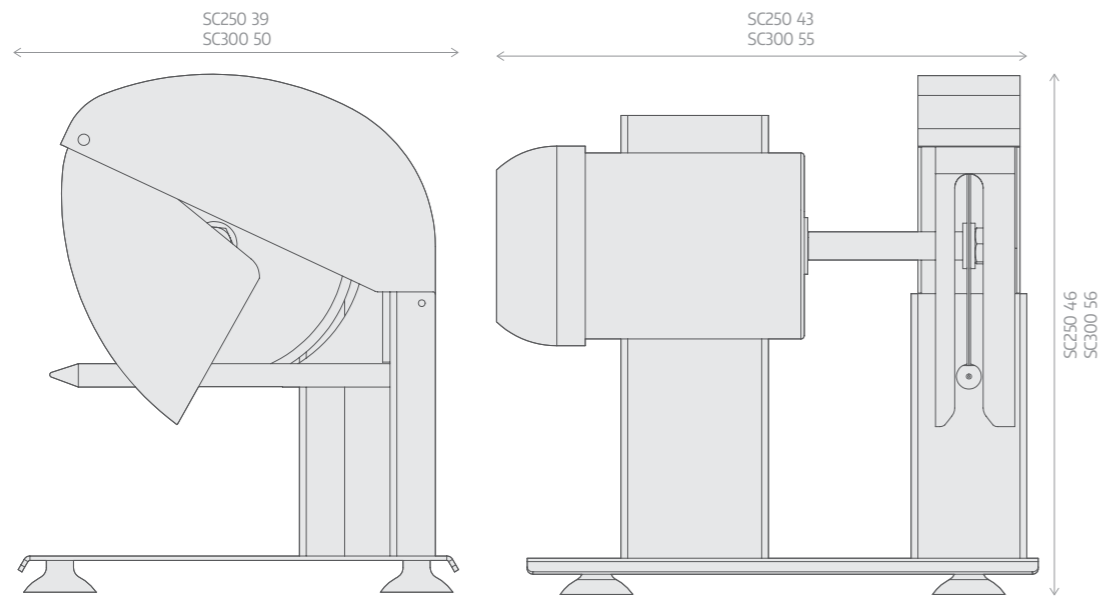

Attributes

- body constructed from stainless steel (304), compliance with the European Food Standards
- easy cleaning
- stainless steel blade
- equipped with handguard for work safety
- Suitable for poultry meat stores
- One year warranty as well as spare parts support for ten years

ویژگی ها

POULTRY CUTTER		SC300	SC250
Motor Power	KW(HP)	1.1 (1.5)	0.75 (1)
Voltage	V(PH)	220 (1)	220 (1)
N of Re	R.P.M	1400	1400
Degree	lp	55	55
Blade Diameter	mm	300	250
Dimentions	Cm	56x55x50	46x43x39
Weight	kg	45	30