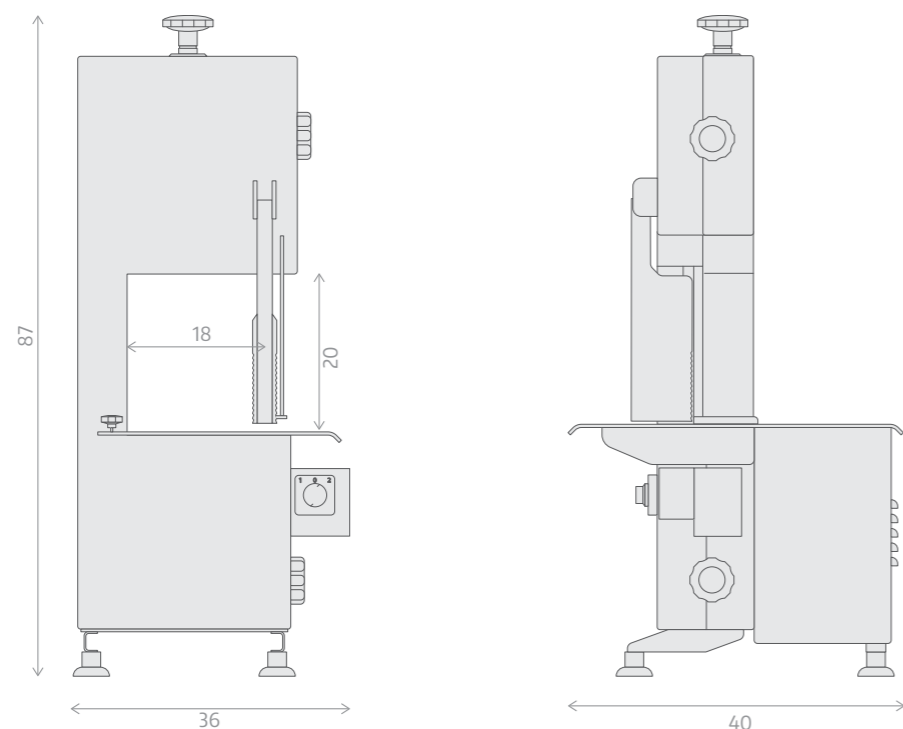

## Attributes

- High efficiency, low energy consumption, safe operation, and unique appearance.
- An ideal high performance machine for cutting meat, bone, frozen meat, poultry, and fish.
- Full stainless steel AISI 304 body, approved by the Ministry of Health.
- Easy cleaning (its smooth surface without pores minimizes contamination and bacterial growth).
- Equipped with an automatic blade cleaner
- IP54 grade
- Electro. motor with high torque at start up, designed for continuous operation under license from ACEC from Belgium
- Applicable to butchers and small supermarkets.
- One year warranty as well as spare parts support for ten years.

BONE SAW BS155		
Power Motor	KW(HP)	0.75 (1)
Voltage	V(PH)	220 (1)
Cutting Speed	m/sec	15
N of Rev	R.P.M	1450
Cut Dimentions & Height	Cm	18x20
Blade Length	Cm	155
Degree	lp	54
Dimentions	Cm	87x40x36
Weight	kg	35
Tray Dimentions	Cm	40x30

استخوان‌بر  
**BS155**  
BONE SAW

کارا و به صرفه

عموماً تمامی دستگاه‌های اره استخوان‌بر در یک قالب طراحی و ساخته می‌شوند اما تفاوت در طول تیغه، قدرت موتور و سرعت برش شاخص‌های تعیین‌کننده موارد استفاده از دستگاه می‌باشند. اره استخوان‌بر BS155 درجه‌م کوچک طراحی شده و در مقابل قیمت مناسب آن عملکرد بی‌نظیری دارد. این دستگاه را می‌توان بر روی پیش‌خوان و هرگونه میزی به راحتی استفاده نمود.

Generally, all bone saw machines are designed and constructed in the same frame, but the blade length, motor power, and cutting speed are all considered as determining factors of device usage. The BS155 is designed in small dimensions, which makes it proper for use on any table and counter. This device offers outstanding performance contrast with its reasonable price.