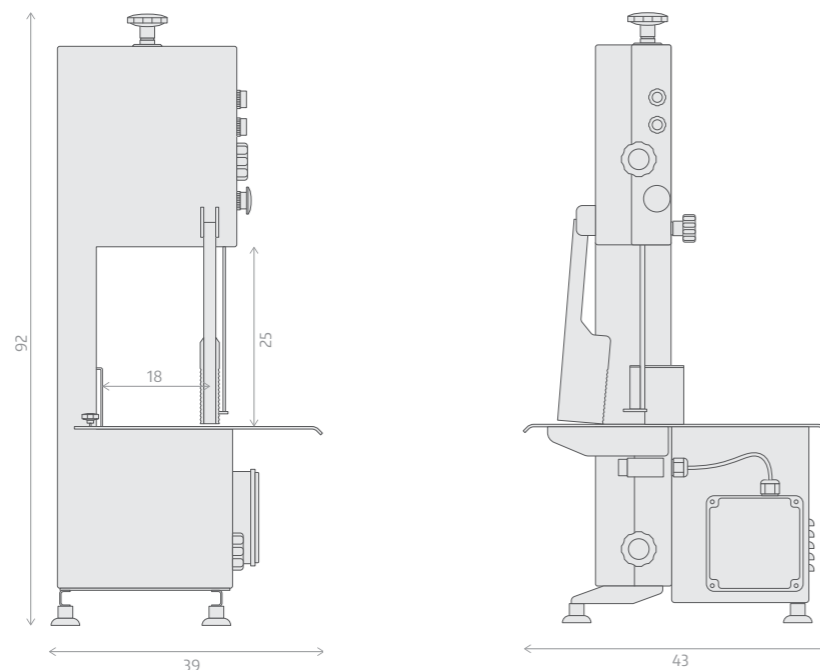

Attributes

- High efficiency, low energy consumption, safe operation, and unique appearance.
- An ideal high performance machine for cutting meat, bone, frozen meat, poultry and fish.
- Full stainless steel AISI 304 body, approved by the Ministry of Health.
- Easy cleaning (its smooth surface without pores minimizes contamination and bacterial growth).
- Equipped with an automatic blade cleaner
- IP54 grade
- Equipped with emergency switch for hand protection in compliance with the European Food Standards
- Electro. motor with high torque at start. up, designed for continuous operation under license from ACEC from Belgium
- Suitable for use in hotels, restaurants, butcheries, supermarkets, and other commercial meat processing applications.
- One year warranty as well as spare parts support for ten years.

BONE SAW BS165		
Power Motor	KW(HP)	0.75 (1)
Voltage	V(PH)	220 (1)
Cutting Speed	m/sec	15
N of Rev	R.P.M	1450
Cut Dimentions & Height	Cm	18x25
Blade Length	Cm	165
Degree	lp	54
Dimentions	Cm	92x43x39
Weight	kg	39
Tray Dimentions	Cm	44x34

استخوان‌بر
BS165
BONE SAW

فروشگاه خود را به روز کنید

اره استخوان‌بر BS165 نیز از همان سطح کیفی و ایمنی برخوردار است که دستگاه‌های BS182 برخوردار هستند. تنها وجه تمایز آنها در ابعاد و وزن دستگاه می‌باشد. طراحی شکیل و کارایی بالا دستگاه نسبت به ابعاد آن توانسته است نظر بسیاری از مشتریان را به خود جلب کند.

The BS165 bone saw also has the same quality and safety level as the BS182 one. The only difference is in the dimension and weight of the machine. Its unique design and high efficiency have been able to attract the attention of many customers over time.